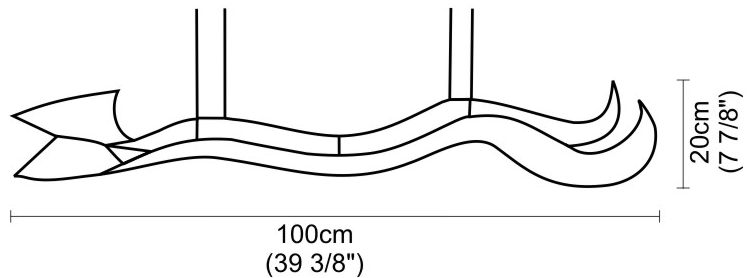

GENERAL

Series: Tempo Perso _____
Brand: Knikerboker _____
Division: Design _____
Mounting Type: Suspension _____
Mounting Location: Ceiling _____
Subcategory: Pendant _____

PHYSICAL

Shape: Curves _____
Length (mm): 1000 _____
Length (in): 39 3/8 _____
Height (mm): 200 _____
Height (in): 7 7/8 _____
Light Distribution: Indirect _____
Fixture Finish: EWH / EBK / MAN / COF / PRD / SLF / GLF / CLF / BRL / EWS / EWG / EWC / EWR / EBS / EBG / EBC / EBC / EBB / MAS / MAD / MAC / MAB / COS / CGO / CCL / CBL / PRS / PRG / PRC / PRB _____
Fixture Material: Aluminum _____
Cable Details: 4 Steel Cables 2000mm / 78 3/4" - Silicon Cable 2000mm / 78 3/4" _____

ELECTRICAL

Lamp Type: LED _____
Total Output Wattage (W): 30 _____
Dimming: Tri-Mode (Non-Dimming and Phase Dimming (120Vac only) and 0-10V Dimming) _____
Driver Included: Yes _____
Driver Location: Integrated _____
Driver Type: Constant Current - Universal _____
Driver Class: Class 2 _____
Input Voltage (V): 120 - 277 _____
Constant Current (MA): 250 _____
Upon Request: 0-10Vdc dimming / Phase dimming @120Vac / 277Vac _____

LED

Number of LEDs: 3 _____
Color Temperature (°K): 3000 _____
Max. Delivered Lumen (lm): 3300 _____
CRI: >85 CRI _____
Lamp Life (hrs): 50000 _____

OPTICAL

RATINGS AND CERTIFICATIONS

Certified By: CSA Certified to UL and CSA Standards _____
IP rating: IP20 _____